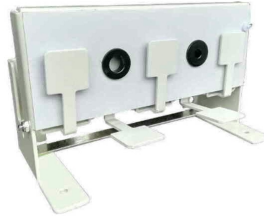

Accessories / Zubehör

43x22cm
ItemNo.: 185744

After the middle target
of one of the Norconia
stuck targets was hit,
another hit on the lower
target will re-erect the
main, middle target.

47x11cm
ItemNo.: 185743