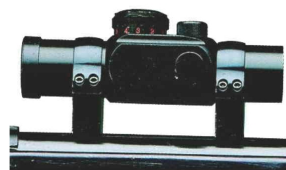

B) R205-30

Alu-tube-diameter: 30mm (wide field of view). Click adj.: 5x red, 5x green. Without mounts. Length: 135mm. Weight: 155g. ItemNo.: 51653/001

Mount rings 30mm for:
11mm prism rail (09553)
Weaver rail (09367/001)