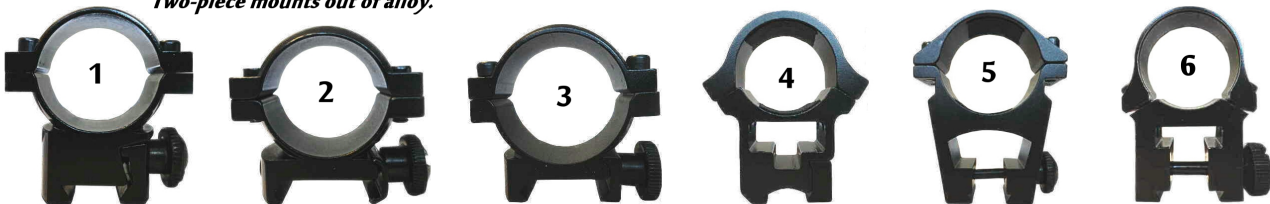

RETICLE NO.8 DUPLEX

**includes two piece mount.
H = High Mount, allows the
use of iron sights.*

No.	Model	Exit Pupil Ø mm	Brightness	Field of View at 100m	Length	Weight	Main Tube Ø	ItemNo.:
no pic.	4x20H*	5.0	8.4	7m	265mm	105g	19mm	51661/001
1	3-7x20H*	6.6 - 2.8	7.7 - 11.8	12 - 7.5m	290mm	180g	19mm	51662/001
2	4x32	8.0	11.3	10m	300mm	260g	25.4mm	51640/001
3	3-9x32	10.7 - 3.6	9.8 - 16.4	14 - 4.4m	350mm	285g	25.4mm	51642/001
no pic.	3-9x40	13.3 - 4.4	11.0 - 19.0	14 - 4.5m	310mm	350g	25.4mm	51643/001

Riflescopes and Mounts / Zielfernrohre und Montagen

With reticle No.4 and one-piece-tube.

Each in dull satin finish.

Available with 2 types of reticles. Intensity of illuminated reticle can be varied in 11 stages, using a 3 Volt Lithium Battery CR2032.

No.	Model	Magnification	Exit Pupil Ø mm	Brightness	Field of view at 100m	Length	Weight	Main Tube Ø	ItemNo.:
1	6x42 Luxus	6x	7.0	15.9	6.4m	325mm	380g	25.4mm	51663/002
2a	1.5-6x42 Luxus	1.5x-6x	28.0-7.0	7.9-15.9	20.0-6.5m	305mm	470g	30.0mm	51646/002
2b	3-9x42 Luxus	3x-9x	10.5-4.6	11.2-19.4	10.4-4.0m	305mm	465g	30.0mm	51668/003
3a	1.5-6x40 IR	1.5x-6x		7.8-15.5	21-5m	290mm	470g	30.0mm	107751/001
3b	3-9x40 IR	3x-9x		11.0-19.0	14-5m	310mm	470g	30.0mm	107752/002

Two-piece mounts out of alloy.

Transfer Mount Size L
ItemNo.: 150891

Transfer Mount Size S
ItemNo.: 182992

Norconia Transfer Mounts, connecting weaver-type feet of dotsights with 11mm prism rail of rifles