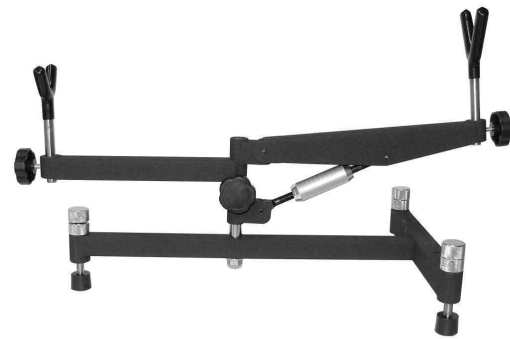

47x11cm
ItemNo.: 185743

Accessories / Zubehör

Mounted rifle only for demonstration purposes, no part of delivered bipod!

Bipod with ground balance

For accurate shooting, height adjustable, with ground-balancing-adjustment and Picatinny-seat, easy mounting by connection on the swivel stud (see picture left) or directly with the Picatinny-rail of the rifle (see picture below), foldable for easy carriage mounted with rifle.

ItemNo.: 162032

Bipod sand-coloured

same as 162032 but without ground-balancing-adjustment and Picatinny-seat.

ItemNo.: 155342

Shooting Tester

Collimator for aligning reticle of riflescope being mounted. Including 16 shafts for various calibers: 4mm, 5.3mm, 5.8mm, 6.2mm, 6.3mm, 6.6mm, 6.8mm, 7.4mm, 7.7mm, 8.2mm, 8.5mm, 9mm, 10.4mm, 11mm, 12.2mm - Shotguns (20-12).

ItemNo.: 101826

Gun Rest

For zeroing of rifles, bench frame made of tube steel, adjustable standing feet, height adjustable, front and rear holding forks with soft shell.

Weight: 2.1kg

ItemNo.: 155343

FHB 500

Light, metal body (tube) without mount rail, shotproof optics with special coating, centered Duplex reticles with windage and elevation setting, protected by screw-on caps. Focussing: hold main tube and adjustment ring with your left hand and turn eye piece with your right hand to the left. When focus is correct, tighten adjustment ring. Gradual magnification change on the variable riflescopes by turning the ring on the eye piece.