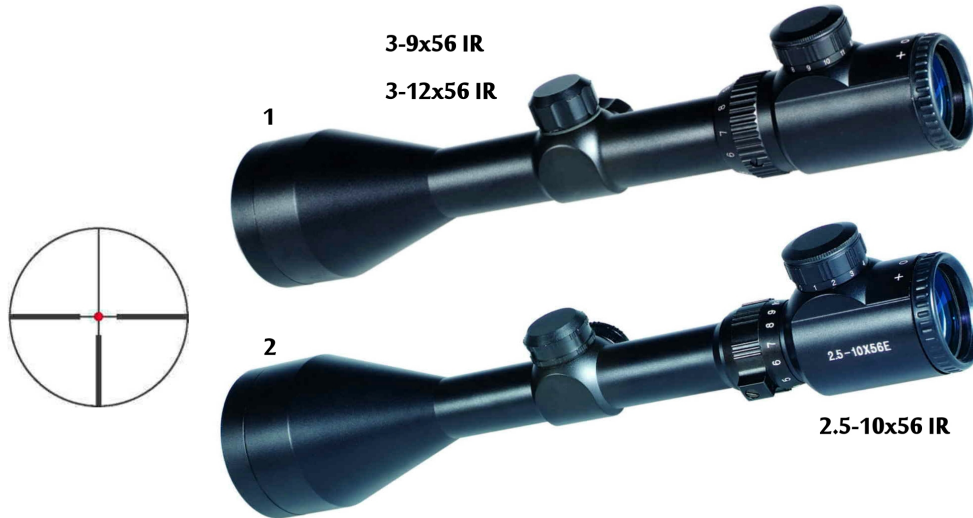

Riflescopes and Mounts / Zielfernrohre und Montagen

No.	Model	Magnification	Exit Pupil Ø mm	Brightness	Field of view at 100m	Length	Weight	Main Tube Ø	ItemNo.:
1a	3-9x56 IR	3x-9x	18.5-5.8	11.0	7.4-2.4m	325mm	720g	30.0mm	114841/001
1b	3-12x56 IR	3x-12x	19.4-5.8	11.0	6.4-1.9m	325mm	730g	30.0mm	184989
2	2.5-10x56 IR	2.5x-10x	20.1-5.5	11.0	6.2-1.7m	335mm	720g	30.0mm	184988

ELECTRONIC DOTSIGHTS:

All our dotsights can be used on all smallbore rifles (.22lr), airguns and pistols. Models A-D with red dotsight. Models B-C according to weather conditions, indoor lighting or target colour - can be used either with a red or green round dot. Changing light intensity with click adjustments. All dotsights are delivered with batteries included.