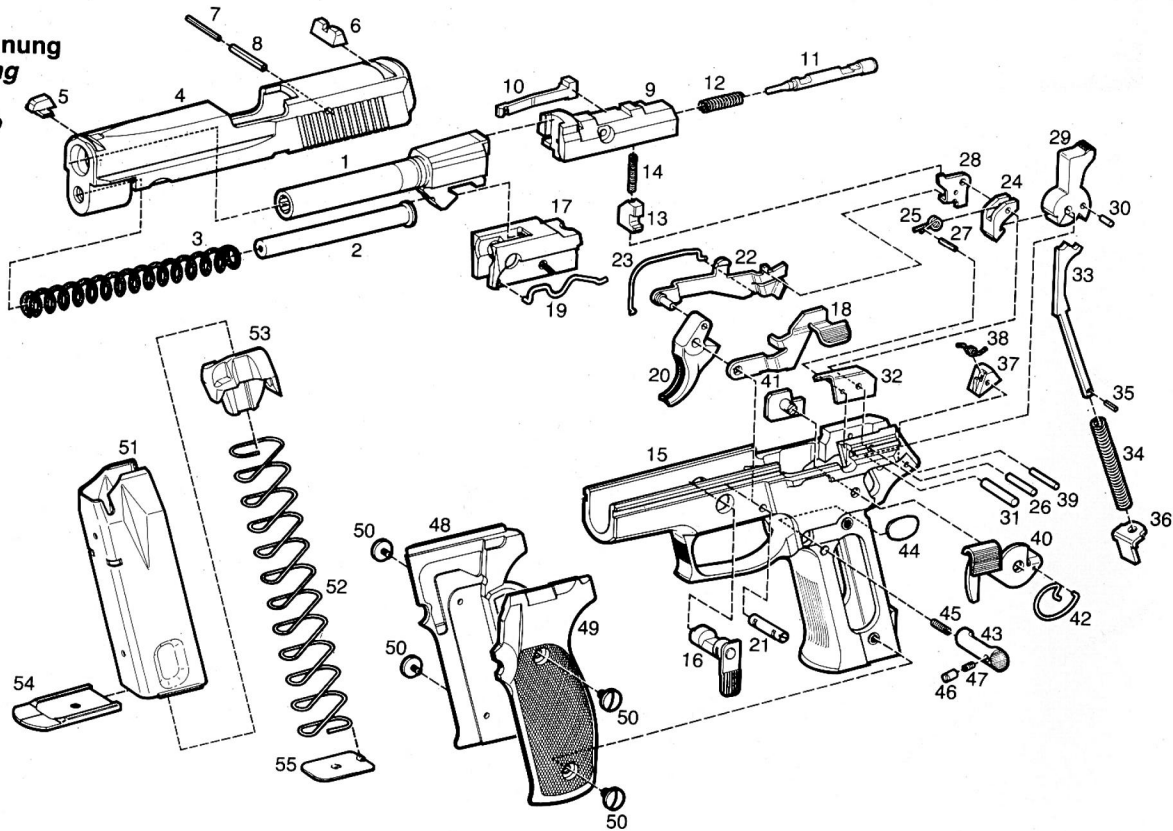

## Norinco NC226 & NC228

Pos. Designation

- 1 Barrel
- 2 Guide, recoil spring
- 3 Recoil spring
- 4 Slide
- 5 Front sight
- 6 Rear sight
- 7 Inner pin H.D.
- 8 Outer pin H.D.
- 9 Breechblock
- 10 Extractor
- 11 Firing pin
- 12 Spring, firing pin
- 13 Safety lock
- 14 Spring, safety lock
- 15 Frame
- 16 Take-down lever
- 17 Locking insert
- 18 Slide catch lever
- 19 Spring, slide catch lever
- 20 Trigger
- 21 Pivot, trigger
- 22 Trigger bar
- 23 Spring, trigger bar
- 24 Sear
- 25 Spring, sear
- 26 Shaft, sear
- 27 Spring, pin H.D.
- 28 Safety lever
- 29 Hammer

Pos. Designation

- 30 Hammer strut pin
- 31 Hammer pivot pin
- 32 Ejector
- 33 Strut, hammer
- 34 Main spring
- 35 Spring, pin
- 36 Seat, main spring
- 37 Stop, hammer
- 38 Spring, reset
- 39 Pin
- 40 Decocking lever
- 41 Bearing, decocking lever
- 42 Spring, decocking lever
- 43 Magazine catch
- 44 Support plate
- 45 Spring, magazine catch
- 46 Stop, magazine catch
- 47 Spring, magazine stop
- 48 Right grip plate
- 49 Left grip plate
- 50 Screw
- 51 Magazine tube
- 52 Spring, magazine
- 53 Feeder
- 54 Floorplate, magazine
- 55 Insert, magazine